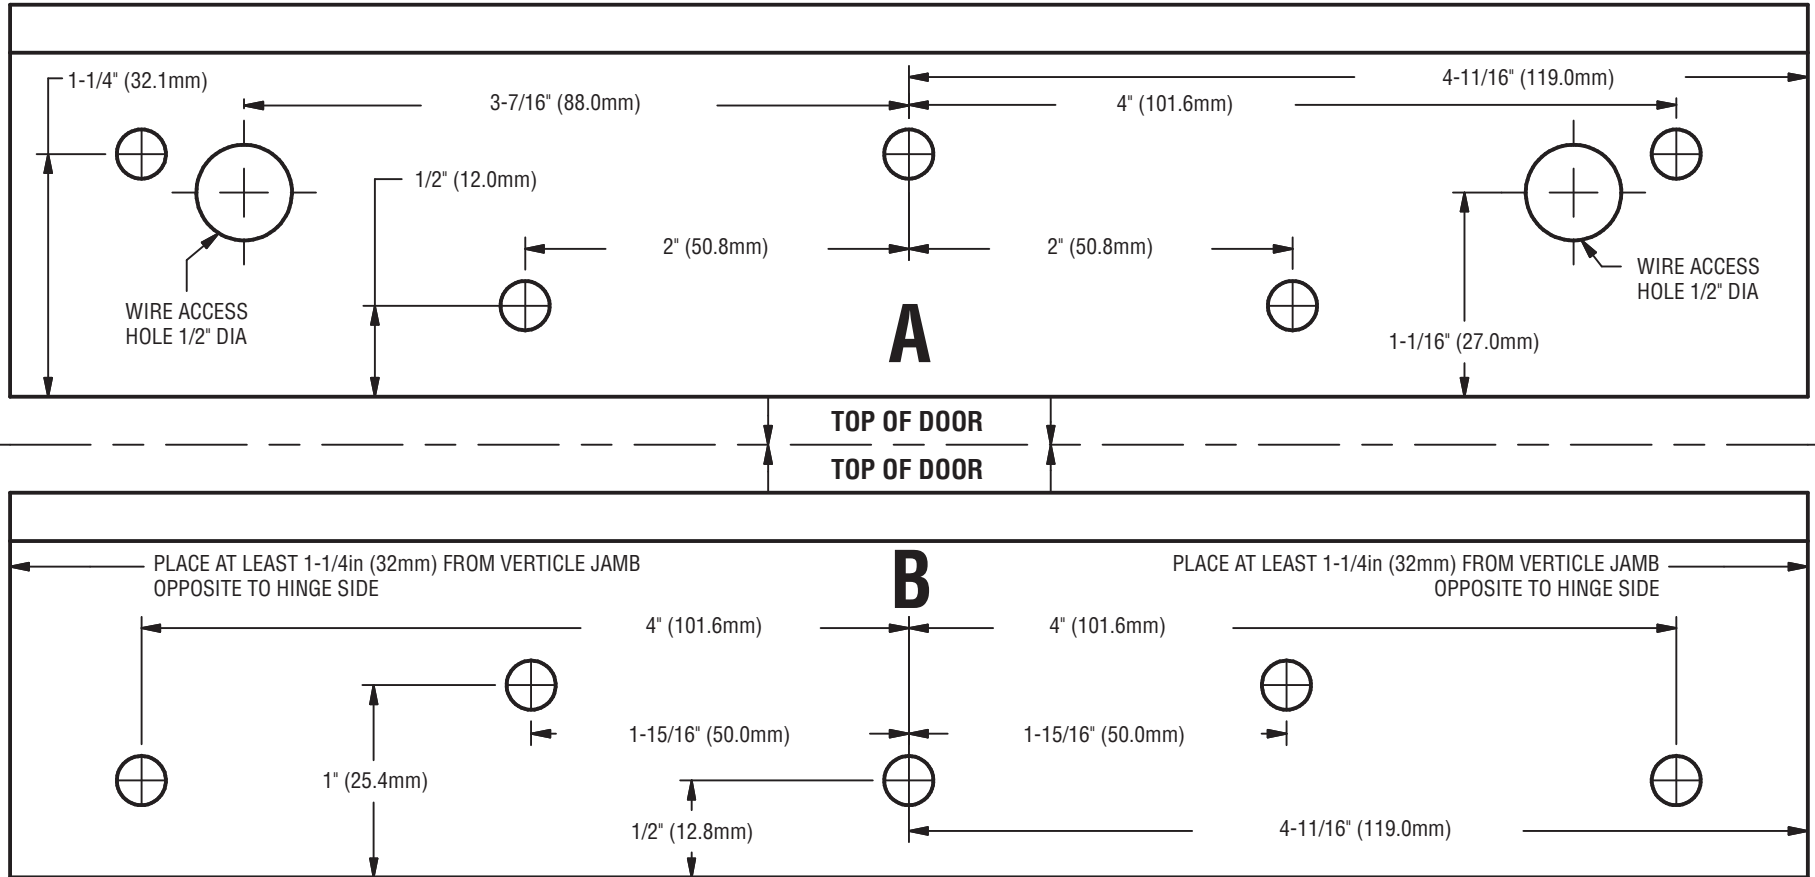

# 8371/8372\* TOP JAMB BRACKET ACCESSORY TEMPLATE

\* For double door 8372 model installation is centered between the doors with two of these templates.

## REFERENCE ISTJ TOP JAMB BRACKET INSTALLATION INSTRUCTIONS

**DO NOT SCALE**  
For dimensional purposes only